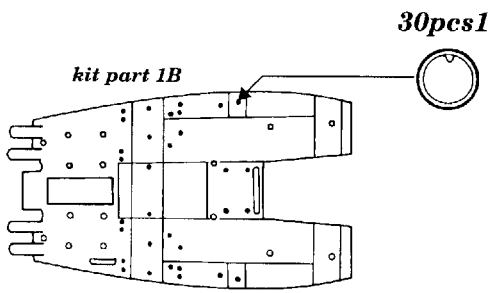

UH-1N Twin Huey

1/48 scale detail set for Italeri kit

-  OPPOSITE SIDE
-  REMOVE
-  BEND
-  REPLACE
-  GRIND
-  OPTION

A INTERIOR

B ARMAMENT

C MAIN ROTOR

D EXTERIOR PARTS