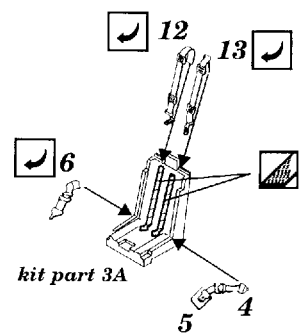

UH-1N Twin Huey

1/48 scale detail set for Italeri kit

-  OPPOSITE SIDE
-  REMOVE
-  BEND
-  REPLACE
-  GRIND
-  OPTION

A INTERIOR

B ARMAMENT

C MAIN ROTOR

D EXTERIOR PARTS