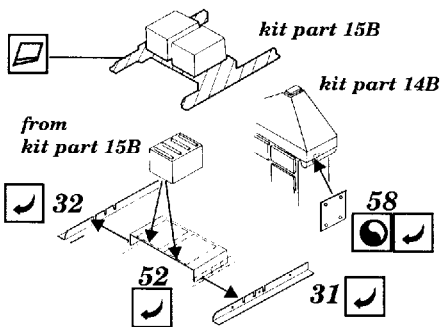

UH-1N Twin Huey

1/48 scale detail set for Italeri kit

-  OPPOSITE SIDE
-  REMOVE
-  BEND
-  REPLACE
-  GRIND
-  OPTION

A INTERIOR

B ARMAMENT

C MAIN ROTOR

D EXTERIOR PARTS