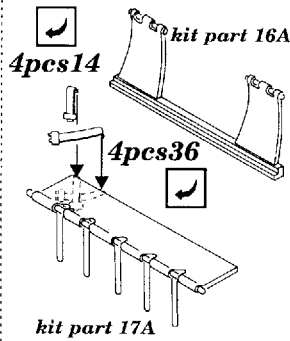

UH-1N Twin Huey

1/48 scale detail set for Italeri kit

-  OPPOSITE SIDE
-  REMOVE
-  BEND
-  REPLACE
-  GRIND
-  OPTION

A INTERIOR

B ARMAMENT

C MAIN ROTOR

D EXTERIOR PARTS