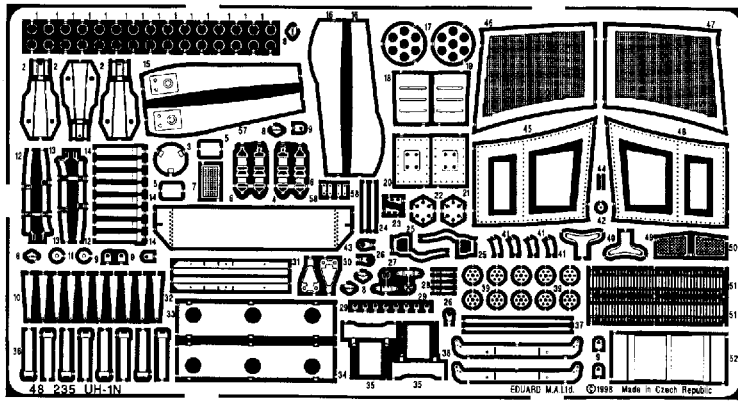

UH-1N Twin Huey

1/48 scale detail set for Italeri kit

-  OPPOSITE SIDE
-  REMOVE
-  BEND
-  REPLACE
-  GRIND
-  OPTION

A INTERIOR

B ARMAMENT

C MAIN ROTOR

D EXTERIOR PARTS