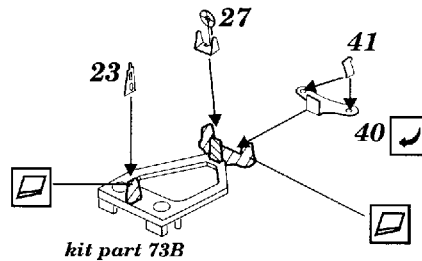

UH-1N Twin Huey

1/48 scale detail set for Italeri kit

-  OPPOSITE SIDE
-  REMOVE
-  BEND
-  REPLACE
-  GRIND
-  OPTION

A INTERIOR

B ARMAMENT

C MAIN ROTOR

D EXTERIOR PARTS