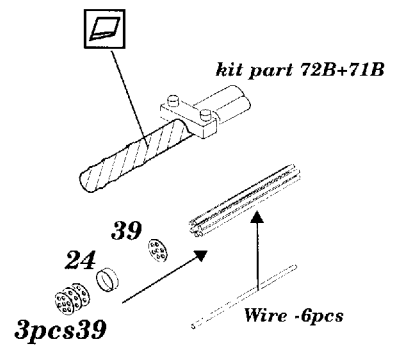

UH-1N Twin Huey

1/48 scale detail set for Italeri kit

-  OPPOSITE SIDE
-  REMOVE
-  BEND
-  REPLACE
-  GRIND
-  OPTION

A INTERIOR

B ARMAMENT

C MAIN ROTOR

D EXTERIOR PARTS