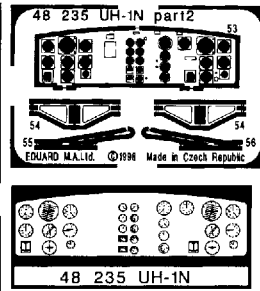

UH-1N Twin Huey

1/48 scale detail set for Italeri kit

-  OPPOSITE SIDE
-  REMOVE
-  BEND
-  REPLACE
-  GRIND
-  OPTION

A INTERIOR

B ARMAMENT

C MAIN ROTOR

D EXTERIOR PARTS