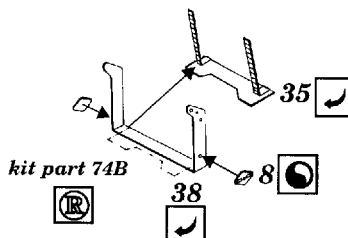

UH-1N Twin Huey

1/48 scale detail set for Italeri kit

-  OPPOSITE SIDE
-  REMOVE
-  BEND
-  REPLACE
-  GRIND
-  OPTION

A INTERIOR

B ARMAMENT

C MAIN ROTOR

D EXTERIOR PARTS