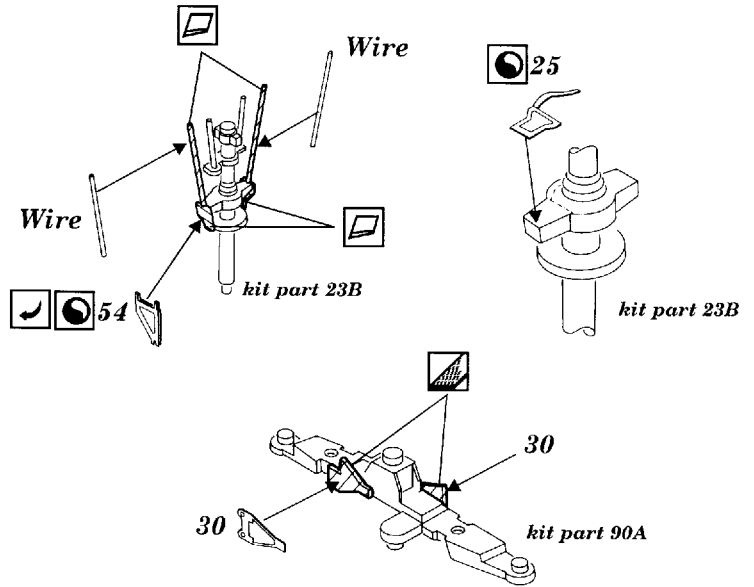

UH-1N Twin Huey

1/48 scale detail set for Italeri kit

-  OPPOSITE SIDE
-  REMOVE
-  BEND
-  REPLACE
-  GRIND
-  OPTION

A INTERIOR

B ARMAMENT

C MAIN ROTOR

D EXTERIOR PARTS