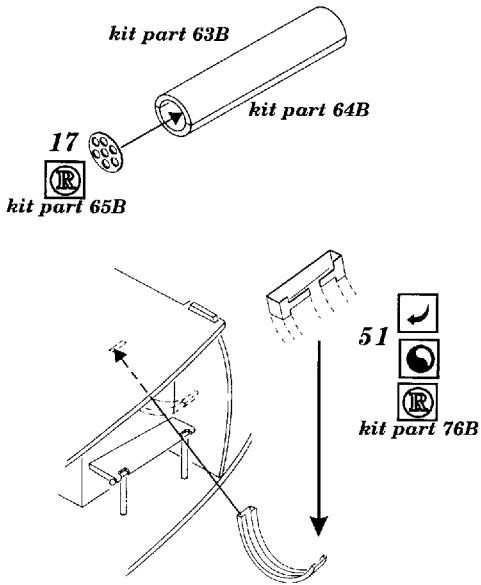

UH-1N Twin Huey

1/48 scale detail set for Italeri kit

-  OPPOSITE SIDE
-  REMOVE
-  BEND
-  REPLACE
-  GRIND
-  OPTION

A INTERIOR

B ARMAMENT

C MAIN ROTOR

D EXTERIOR PARTS