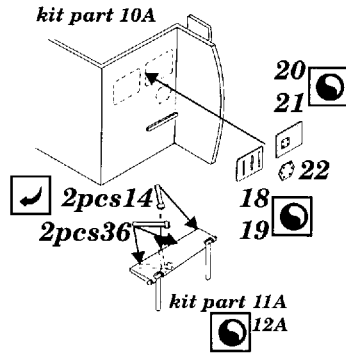

UH-1N Twin Huey

1/48 scale detail set for Italeri kit

-  OPPOSITE SIDE
-  REMOVE
-  BEND
-  REPLACE
-  GRIND
-  OPTION

A INTERIOR

B ARMAMENT

C MAIN ROTOR

D EXTERIOR PARTS