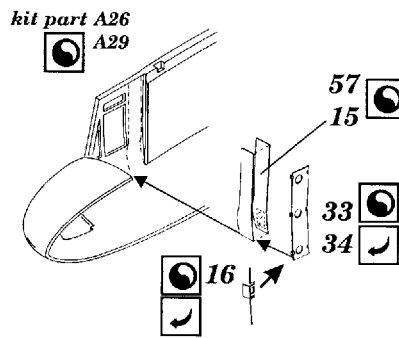

UH-1N Twin Huey

1/48 scale detail set for Italeri kit

-  OPPOSITE SIDE
-  REMOVE
-  BEND
-  REPLACE
-  GRIND
-  OPTION

A INTERIOR

B ARMAMENT

C MAIN ROTOR

D EXTERIOR PARTS