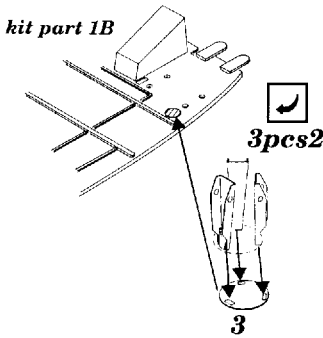

UH-1N Twin Huey

1/48 scale detail set for Italeri kit

-  OPPOSITE SIDE
-  REMOVE
-  BEND
-  REPLACE
-  GRIND
-  OPTION

A INTERIOR

B ARMAMENT

C MAIN ROTOR

D EXTERIOR PARTS