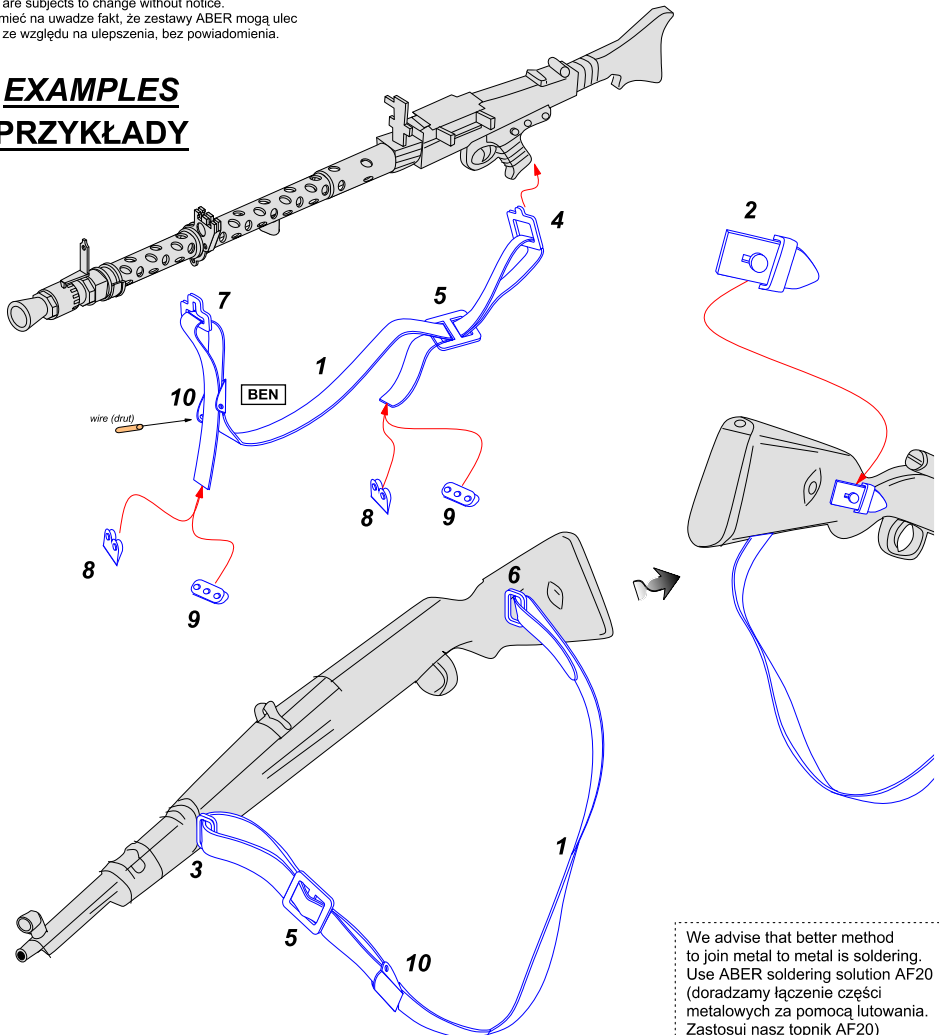

WARNING

OSTRZEŻENIE

EXAMPLES PRZYKŁADY

We advise that better method to join metal to metal is soldering. Use ABER soldering solution AF20 (doradzamy łączenie części metalowych za pomocą lutowania. Zastosuj nasz topnik AF20)