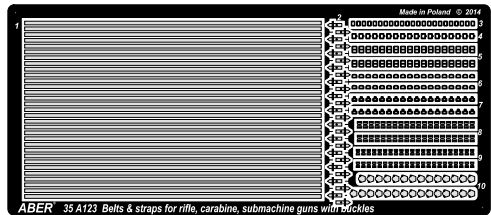

Belts & straps for rifle, carbine, submachine guns with buckles

Pasy do pistoletów maszynowych i karabinów z klamrami i sprzączkami
1/35 scale update, universal set

ABER® 35 A123

WWW.ABER.NET.PL

Made in Poland © 2014