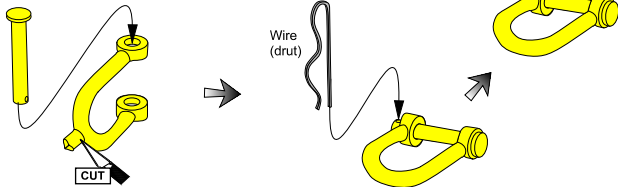

WARNING

Any unauthorized copying, producing and reproducing of ABER company products, or any part thereof, is strictly prohibited and any such action establishes liability for a civil action and may give rise to criminal prosecution.