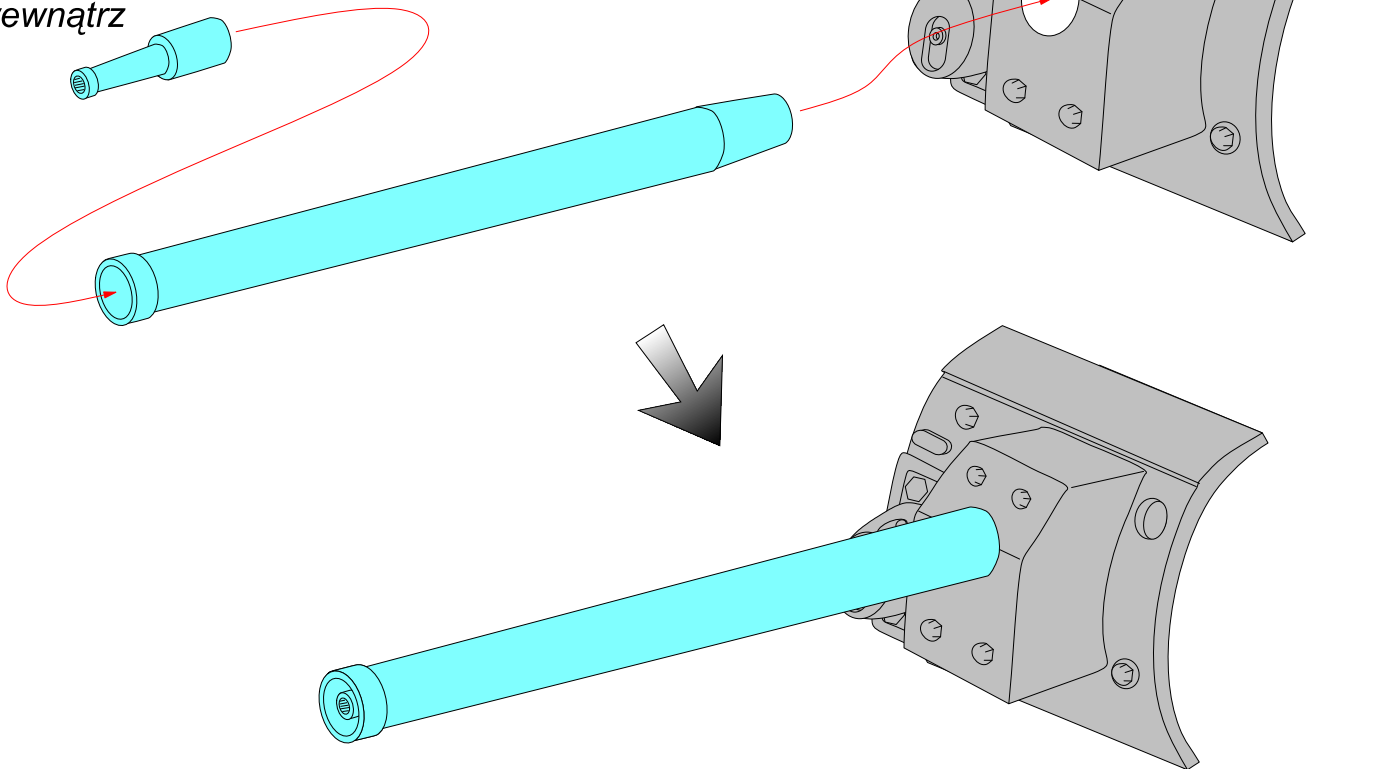

Soviet 45 mm Tank Barrel for KV-8/KV-8S model 1942

Lufa do KW-8/KW-8S

1/35 scale update

(TRUMPETER model)

ABER®

35 L-52

WWW.ABER.NET.PL

Made in Poland © 2007

WARNING

Any unauthorized copying, producing and reproducing of ABER company products, or any part thereof, is strictly prohibited and any such action establishes liability for a civil action and may give rise to criminal prosecution.

Please note that, for purpose of improvement ABER sets designs are subjects to change without notice.
Proszę mieć na uwadze fakt, że zestawy ABER mogą ulec zmianie ze względu na ulepszenia, bez powiadomienia.

Fix inside
zamontować
wewnątrz

OSTRZEŻENIE

Jakiegokolwiek kopiowanie, produkowanie i reprodukcja wyrobów firmy ABER bez zezwolenia, w całości lub części jest surowo zabronione. Powyższe działania powodują powstanie odpowiedzialności cywilnej oraz mogą spowodować wszczęcie postępowania karnego.