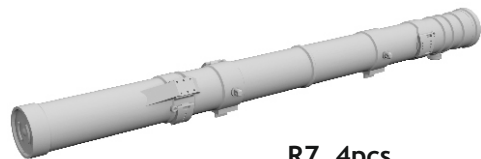

1/48 scale

R7 4pcs.

## COLOURS

GSI Creos (GUNZE)			Mr.METAL COLOR	
AQUEOUS	Mr.COLOR			
[H 2]	[C 2]	BLACK		
[H 8]	[C 8]	SILVER		
[HS2]	[C12]	OLIVE DRAB		

This product contains metal and resin detail parts for upgrading scale plastic models. When selecting this set make sure that it is for the kit mentioned in product name as these sets are made specifically for that kit. When upgrading the model some cutting or corrections may be necessary for parts to fit accurately. **WARNING!** This set contains small and sharp parts. Work carefully in a ventilated and well-lit room. Safety glasses are recommended. This product is not suitable for children below 14 years of age.